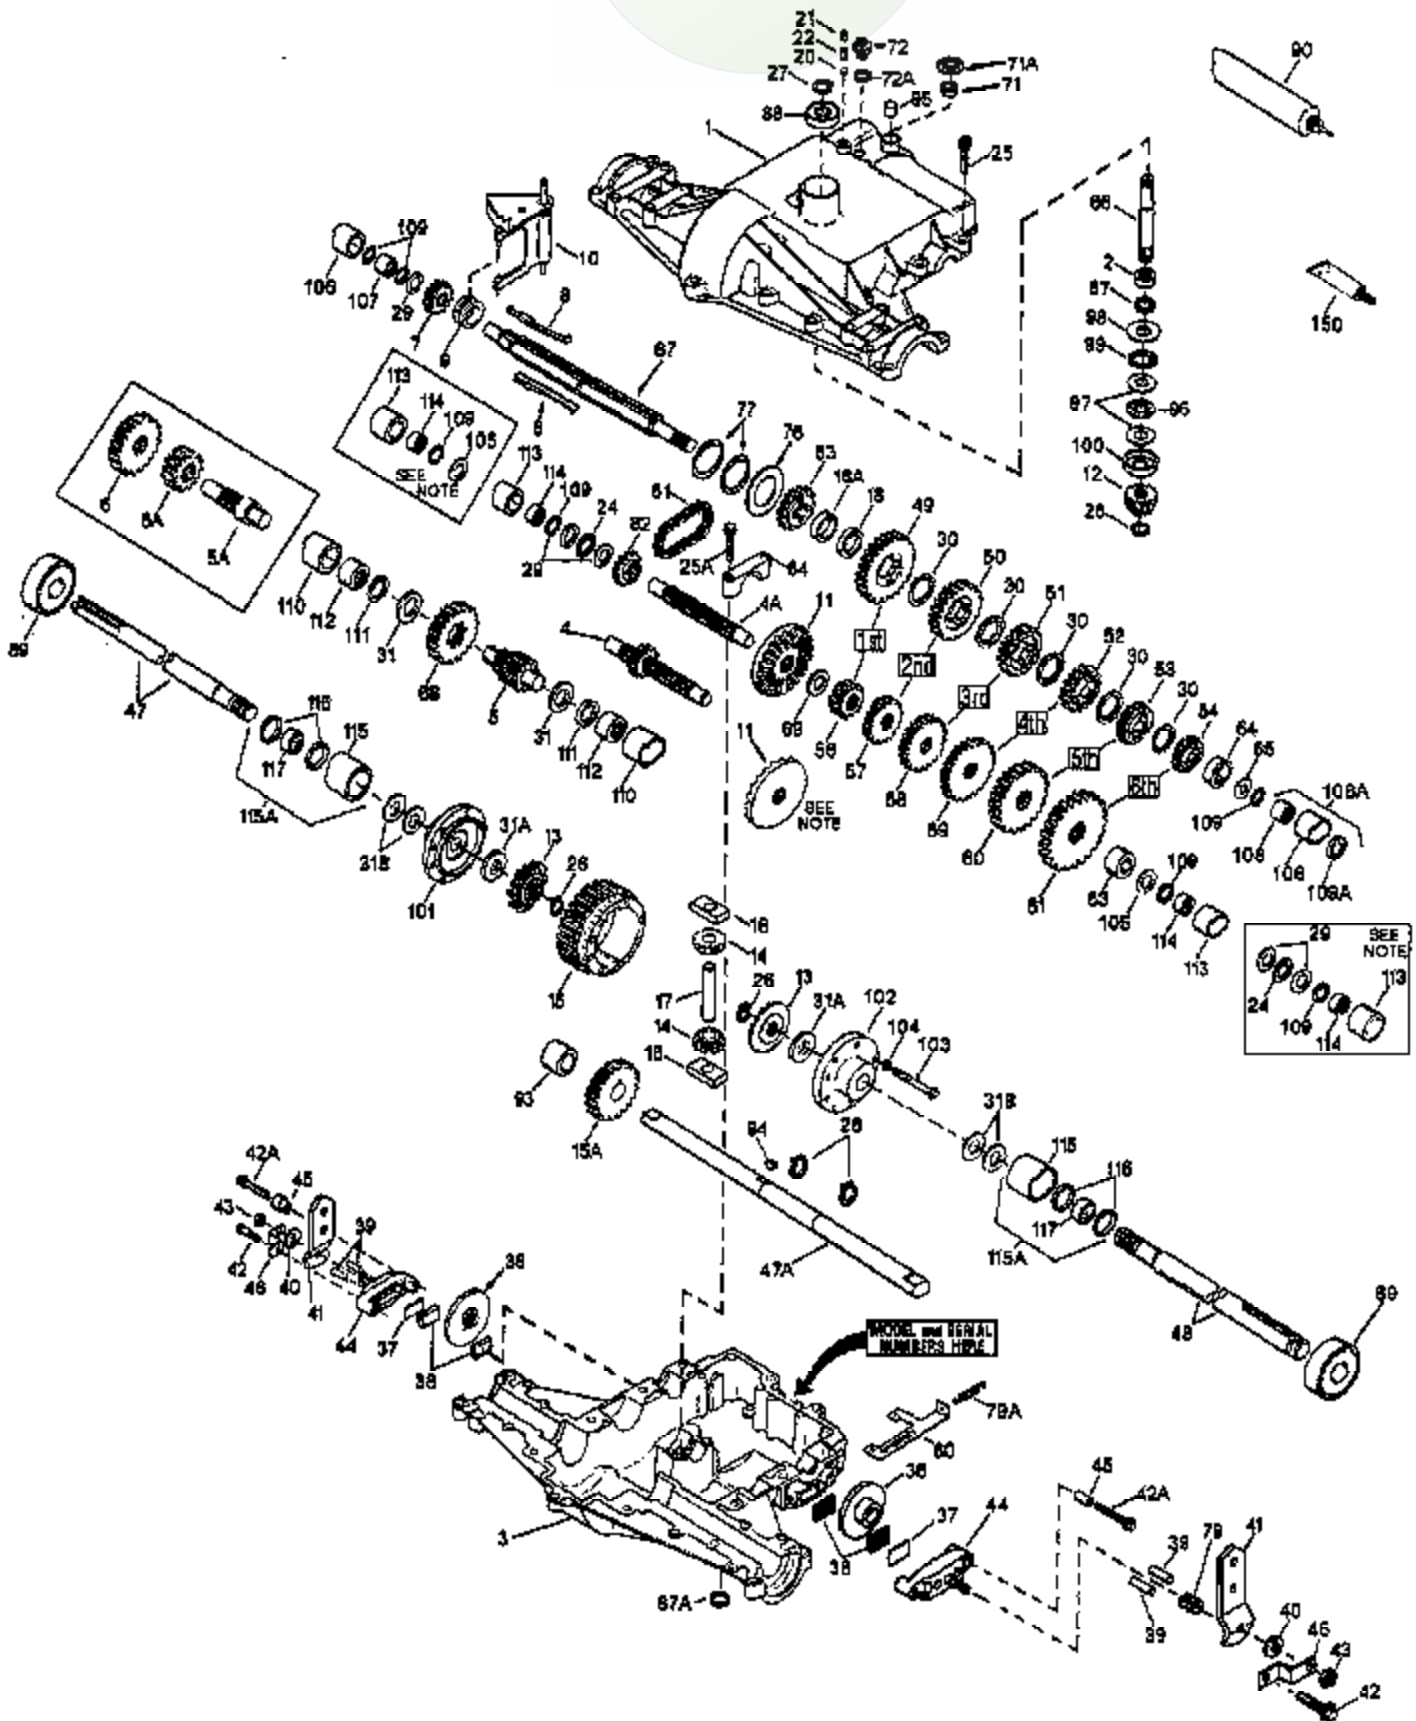

JOIST

DAS ORIGINAL

ILLUSTRATION SHOWS TYPICAL PARTS ONLY. ORDER BY PART NUMBER. PARTS NOT LISTED ARE SUPPLIED BY OEM.